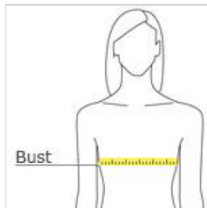

Women's Sizing

HOW TO MEASURE

BUST
With arms down at sides, measure around the upper body, under arms and around the fullest part of the bust.

SIZE CHART

	XS	S	M	L	XL	XXL	3XL	4XL
Size	2	4/6	8/10	12/14	16/18	20/22	24/26	28/30
Bust	32-34	35-36	37-38	39-41	42-44	45-47	48-51	52-55