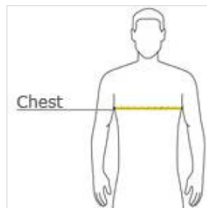

Youth Sizing

HOW TO MEASURE

CHEST
With arms down at sides, measure around the upper body, under arms and over the fullest part of the chest.

SIZE CHART

	XS	S	M	L	XL
Size	4	6/8	10/12	14/16	18/20
Chest	25-26	26-28	28-30	30-32	32-35